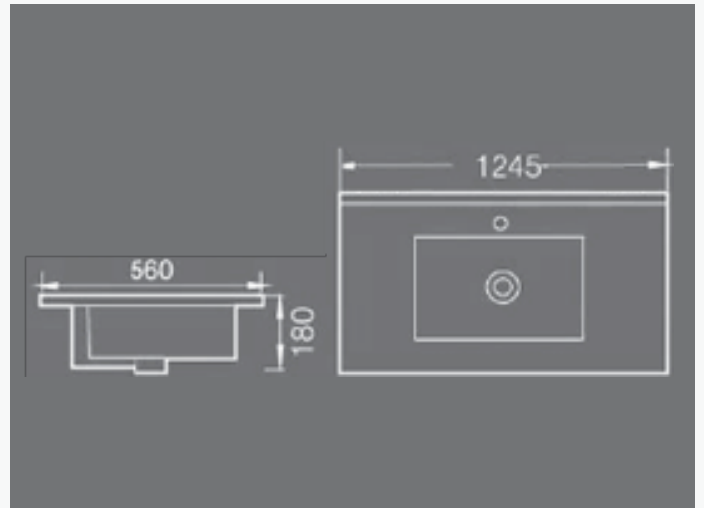

Quality VITREOUS CHINA TOP

- With Integral Basin. | - Single Hole Only.

| SKU | MODEL | FINISH |
|---------|------------|--------|
| 1199193 | MG-91245EA | WHITE |

COUNTER TOP MEASUREMENTS

Imperial Unit
W 49" x D 22" x H 7"
Metric Unit
W 1245MM x D 560MM x H 180"