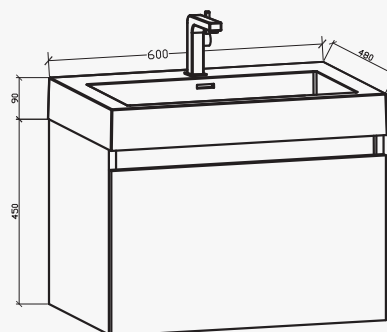

MODERN *vanity* STYLE

VANITY

- ☒ Walnut (As Shown)
  SKU: 1156962

BASIN TOP

- ☐ White
  SKU: 1187216

VANITY MEASUREMENTS

Imperial Unit

W 23 5/8" x D 18 7/8" x H 17 3/4"

Metric Unit

W 600MM x D 480MM x H 450MM

BASIN TOP MEASUREMENTS

Imperial Unit

W 23 5/8" x D 18 7/8" x H 3 9/16"

Metric Unit

W 600MM x D 480MM x H 90MM

TEAGO^{TM}
Bath Solutions