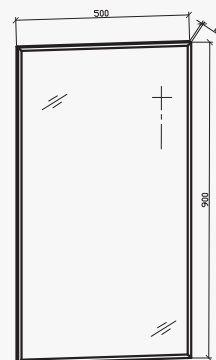

MODERN *vanity* STYLE

VANITY

- ☒ Walnut (As Shown)
  SKU: 1156962

BASIN TOP

- ☐ White
  SKU: 1187216

VANITY MEASUREMENTS

Imperial Unit

W 23 5/8" x D 18 7/8" x H 17 3/4"

Metric Unit

W 600MM x D 480MM x H 450MM

BASIN TOP MEASUREMENTS

Imperial Unit

W 23 5/8" x D 18 7/8" x H 3 9/16"

Metric Unit

W 600MM x D 480MM x H 90MM

TEAGO^{TM}
Bath Solutions