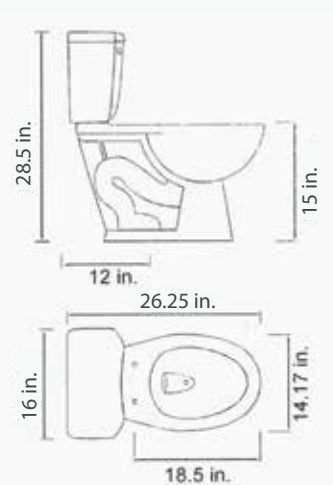

Contemporary DESIGN

- Round-Front Two-Piece Toilet.
- UPC & cUPC Certified.
- 1.28 GPF / 4.8 LPF.
- Siphonic Jet FLush Type.
- 2" (50mm) Fully Glazed Trap Way.
- 12" (305mm) Rough-in.
- Front Tank Lever, Tank Fittings Are Included.
- Seat Sold Separately.

| SKU | MODEL | FINISH |
|----------------|-------|--------|
| 1204911 - BOWL | C3007 | WHITE |
| 1204912- TANK | T3007 | WHITE |