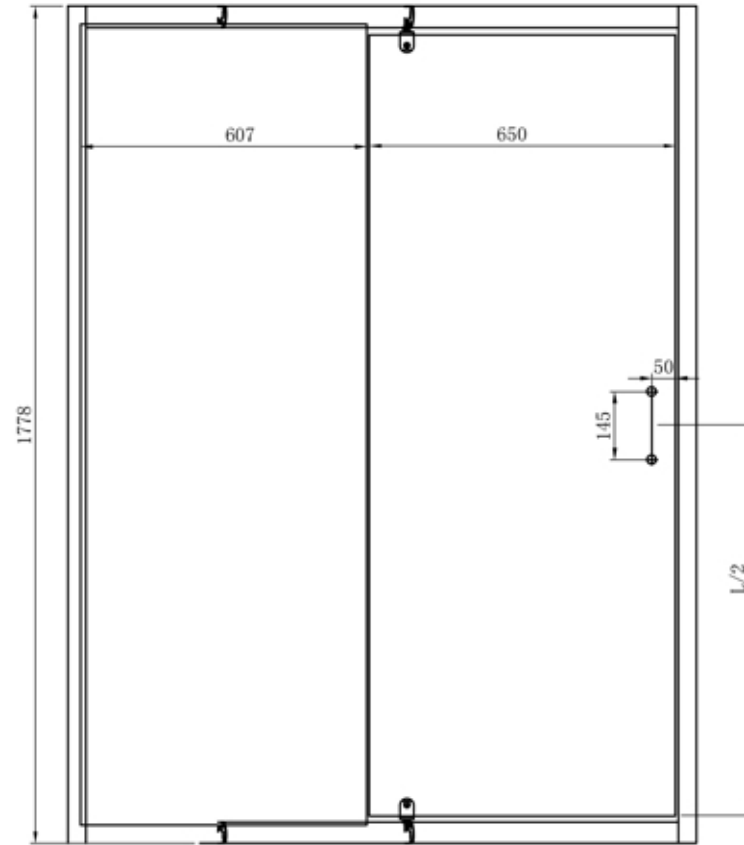

41 1/2"

52 1/2"

LINE drawing | CT6221

WWW.TEAGO.CA | SALES@TEAGO.CA