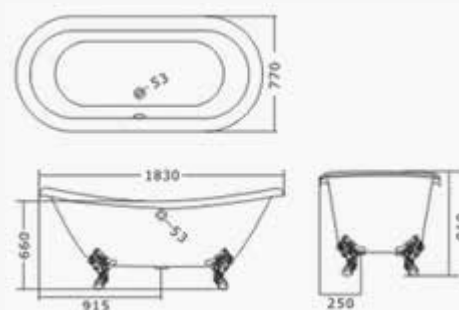

FREESTANDING FRENCH *romantique*
AND *luxurious* BATH TUBS.

SKU	MODEL	FINISH
1205263	GLOSSY	WHITE INTERIOR / GREY EXTERIOR WHITE LEGS AND CHROME DRAIN INCLUDED

NOTE: BATH VOLUME IS 230 LITERS