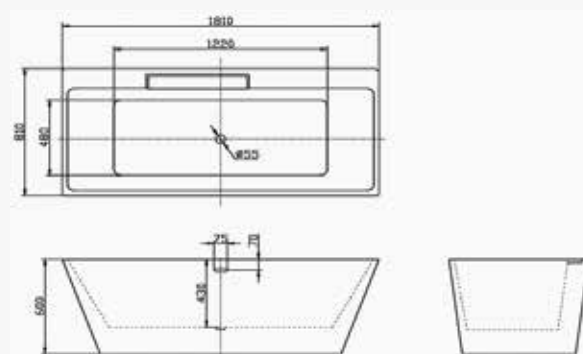

MODERN *acrylic freestanding* DESIGN

- Seamless Acrylic Freestanding Tub.
- Drain Assembly Included.
- Faucets Sold Separately.

TUB MEASUREMENTS

Imperial Unit

W 71 1/4" x D 31 1/2" x H 23 5/8"

Metric Unit

W 1810MM x D 800MM x H 600MM

SKU	MODEL	FINISH
1179758	HY527	WHITE
1510838	QUICK DRAIN	FLUSH MOUNT
1551049	3812 8CP	REQUIRED
0080041	SLIP JOINT NUT	REQUIRED
1170907	Q437 POLY WASHER	REQUIRED

YOU MIGHT ALSO CONSIDER: