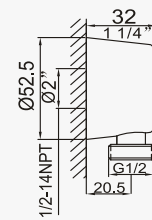

SLIDE BAR HAND SHOWER

ENJOYING A WONDERFUL SHOWERING *experience*
WHILE USING A *refreshing* AND MODERN DESIGN.

MODEL: H87605
SKU: 1181781- CHROME
SKU: 1181782- BRUSHED NICKEL

MODEL: H87938
SKU: 1181776 - CHROME
SKU: 1181777- BRUSHED NICKEL

MODEL: 912933
SKU: 1181765 - CHROME
SKU: 1181766- BRUSHED NICKEL

MODEL: 912995
SKU: 1181767- CHROME
SKU: 1181768- BRUSHED NICKEL

- Easy Glide.
- Adjustable Hand Shower Assembly 24" High.