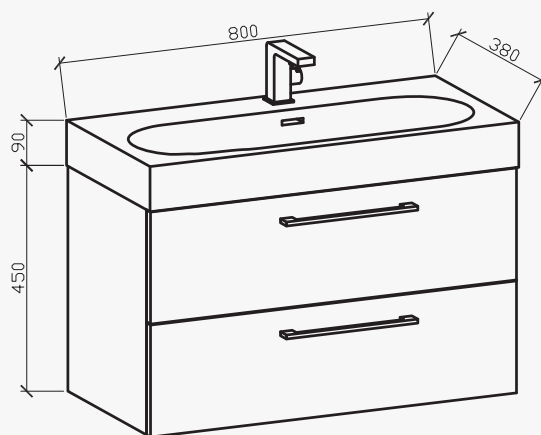

MODERN *vanity* STYLE

VANITY

- Black (As Shown)
SKU: 1179520
- White
SKU: 1179519

BASIN TOP

- White
SKU: 1179521

VANITY MEASUREMENTS

Imperial Unit
W 31 1/2" x D 14 15/16" x H 17 3/4"
Metric Unit
W 800MM x D 380MM x H 450MM

BASIN TOP MEASUREMENTS

Imperial Unit
W 31 1/2" x D 14 15/16" x H 3 9/16"
Metric Unit
W 800MM x D 380MM x H 90MM