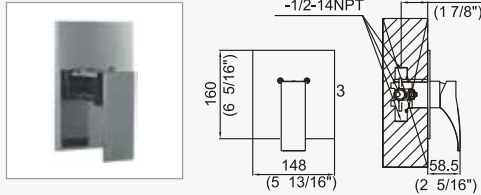

MODEL: 10020055501 - CHROME
SKU: 1181747
RI INCLUDED