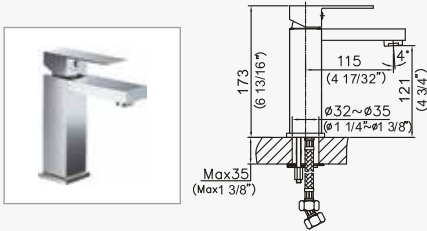

sophistication FOR YOUR BATHROOM

MODEL: 751229- CHROME
SKU:1181743
DRAIN NOT INCLUDED